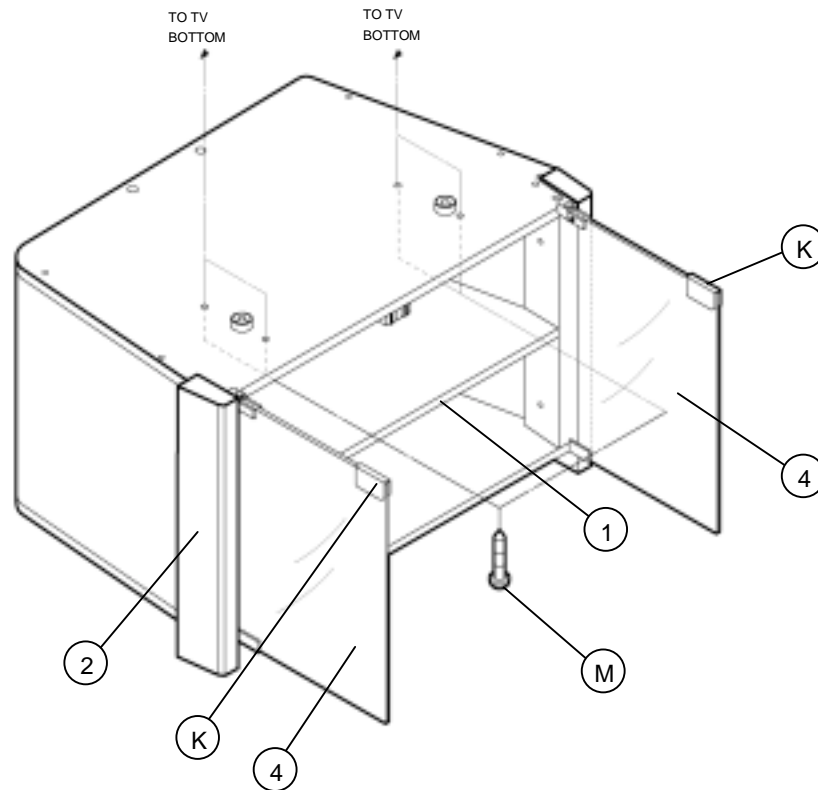

JVC

SERVICE MANUAL

TV STAND

RK-C28R100SP

FIXING KIT

A (X1)	B (X2)	C (X2)	D (X20)	E (X4)	F (X2)	G (X8)	H (X2)	I (X2)	J (X1)	K (X2)	L (X2)	M (X4) TOOL (X1)
----------------------	----------------------	----------------------	-----------------------	----------------------	----------------------	----------------------	----------------------	----------------------	----------------------	----------------------	----------------------	---

EXPLODED VIEW

PARTS LIST

△	Ref. No.	Parts No.	Parts Name	Qty	Description
	1	AEM226-001A-E	ROUTED SHELF	1	
	2	AEM3267-001A-E	LEFT SIDE PROFILE	1	
	3	AEM3268-001A-E	RIGHT SIDE PROFILE	1	
	4	AEM3269-001A-E	GLASS DOOR	2	FLAT GREY
		AEM3272-001A-E	ASSEMBLY INSTRUCTION	1	
		AEM3273-001A-E	MACHINE FIXING KIT. CONTAINING	1	D E F G H I M N
		AEM3274-001A-E	HAND FIXING KIT. CONTAINING	1	A B C J K L