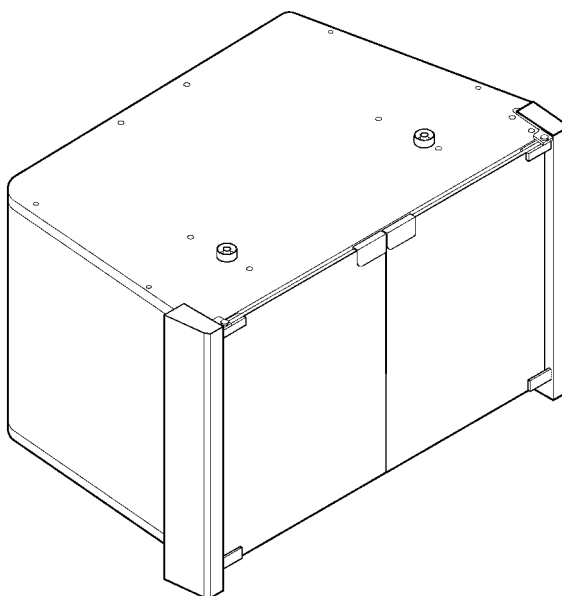

JVC

SERVICE MANUAL

TV STAND

RK-C28R100SP

FIXING KIT

A (X1)	B (X2)	C (X2)	D (X20)	E (X4)	F (X2)	G (X8)	H (X2)	I (X2)	J (X1)	K (X2)	L (X2)	M (X4) TOOL (X1)
----------------------	----------------------	----------------------	-----------------------	----------------------	----------------------	----------------------	----------------------	----------------------	----------------------	----------------------	----------------------	---

EXPLODED VIEW

PARTS LIST

△	Ref. No.	Parts No.	Parts Name	Qty	Description
	1	AEM226-001A-E	ROUTED SHELF	1	
	2	AEM3267-001A-E	LEFT SIDE PROFILE	1	
	3	AEM3268-001A-E	RIGHT SIDE PROFILE	1	
	4	AEM3269-001A-E	GLASS DOOR	2	FLAT GREY
		AEM3272-001A-E	ASSEMBLY INSTRUCTION	1	
		AEM3273-001A-E	MACHINE FIXING KIT. CONTAINING	1	D E F G H I M N
		AEM3274-001A-E	HAND FIXING KIT. CONTAINING	1	A B C J K L