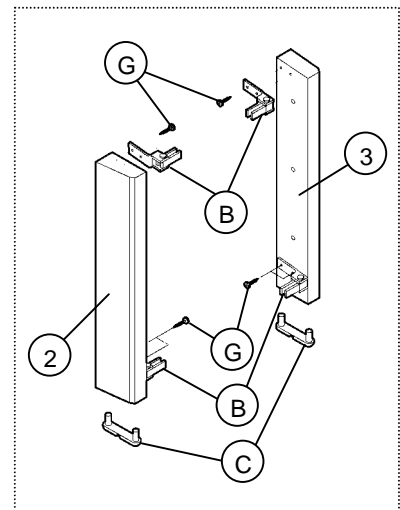

JVC

SERVICE MANUAL

TV STAND

RK-C28R100SP

FIXING KIT

A (X1)	B (X2)	C (X2)	D (X20)	E (X4)	F (X2)	G (X8)	H (X2)	I (X2)	J (X1)	K (X2)	L (X2)	M (X4) TOOL (X1)
----------------------	----------------------	----------------------	-----------------------	----------------------	----------------------	----------------------	----------------------	----------------------	----------------------	----------------------	----------------------	---

EXPLODED VIEW

PARTS LIST

△	Ref. No.	Parts No.	Parts Name	Qty	Description
	1	AEM226-001A-E	ROUTED SHELF	1	
	2	AEM3267-001A-E	LEFT SIDE PROFILE	1	
	3	AEM3268-001A-E	RIGHT SIDE PROFILE	1	
	4	AEM3269-001A-E	GLASS DOOR	2	FLAT GREY
		AEM3272-001A-E	ASSEMBLY INSTRUCTION	1	
		AEM3273-001A-E	MACHINE FIXING KIT. CONTAINING	1	D E F G H I M N
		AEM3274-001A-E	HAND FIXING KIT. CONTAINING	1	A B C J K L