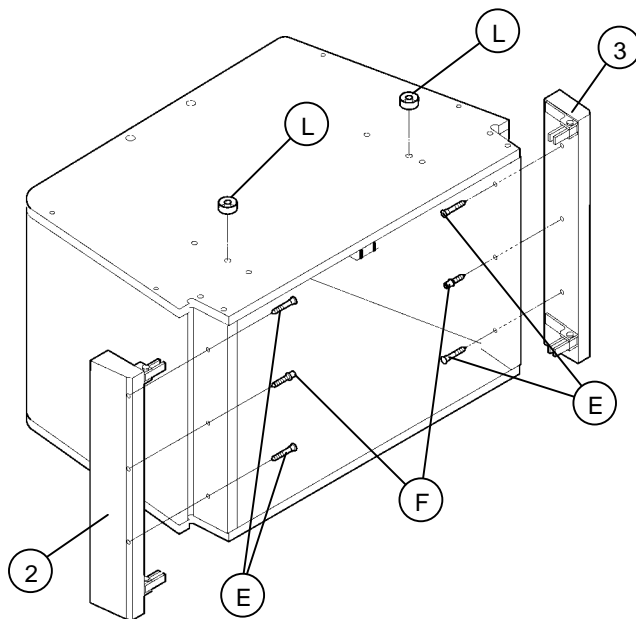

JVC

SERVICE MANUAL

TV STAND

RK-C28R100SP

FIXING KIT

A (X1)	B (X2)	C (X2)	D (X20)	E (X4)	F (X2)	G (X8)	H (X2)	I (X2)	J (X1)	K (X2)	L (X2)	M (X4) TOOL (X1)
----------------------	----------------------	----------------------	-----------------------	----------------------	----------------------	----------------------	----------------------	----------------------	----------------------	----------------------	----------------------	---

EXPLODED VIEW

PARTS LIST

△	Ref. No.	Parts No.	Parts Name	Qty	Description
	1	AEM226-001A-E	ROUTED SHELF	1	
	2	AEM3267-001A-E	LEFT SIDE PROFILE	1	
	3	AEM3268-001A-E	RIGHT SIDE PROFILE	1	
	4	AEM3269-001A-E	GLASS DOOR	2	FLAT GREY
		AEM3272-001A-E	ASSEMBLY INSTRUCTION	1	
		AEM3273-001A-E	MACHINE FIXING KIT. CONTAINING	1	D E F G H I M N
		AEM3274-001A-E	HAND FIXING KIT. CONTAINING	1	A B C J K L