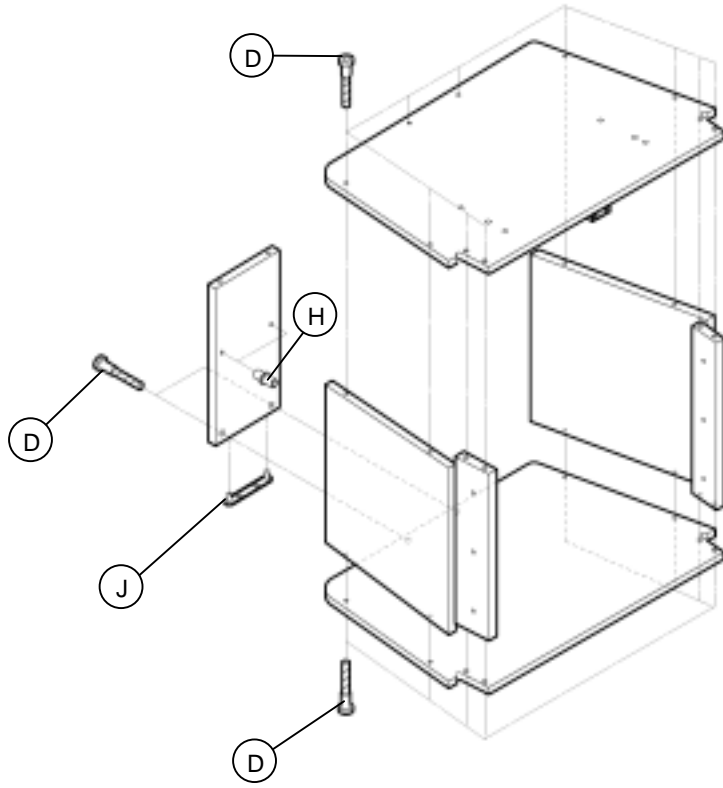

JVC

SERVICE MANUAL

TV STAND

RK-C28R100SP

FIXING KIT

A (X1)	B (X2)	C (X2)	D (X20)	E (X4)	F (X2)	G (X8)	H (X2)	I (X2)	J (X1)	K (X2)	L (X2)	M (X4) TOOL (X1)
----------------------	----------------------	----------------------	-----------------------	----------------------	----------------------	----------------------	----------------------	----------------------	----------------------	----------------------	----------------------	---

EXPLODED VIEW

PARTS LIST

△	Ref. No.	Parts No.	Parts Name	Qty	Description
	1	AEM226-001A-E	ROUTED SHELF	1	
	2	AEM3267-001A-E	LEFT SIDE PROFILE	1	
	3	AEM3268-001A-E	RIGHT SIDE PROFILE	1	
	4	AEM3269-001A-E	GLASS DOOR	2	FLAT GREY
		AEM3272-001A-E	ASSEMBLY INSTRUCTION	1	
		AEM3273-001A-E	MACHINE FIXING KIT. CONTAINING	1	D E F G H I M N
		AEM3274-001A-E	HAND FIXING KIT. CONTAINING	1	A B C J K L