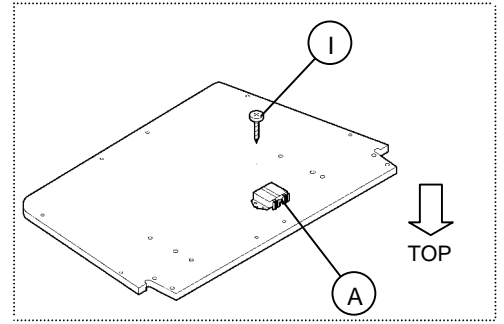

JVC

SERVICE MANUAL

TV STAND

RK-C28R100SP

FIXING KIT

A (X1)	B (X2)	C (X2)	D (X20)	E (X4)	F (X2)	G (X8)	H (X2)	I (X2)	J (X1)	K (X2)	L (X2)	M (X4) TOOL (X1)
----------------------	----------------------	----------------------	-----------------------	----------------------	----------------------	----------------------	----------------------	----------------------	----------------------	----------------------	----------------------	---

EXPLODED VIEW

PARTS LIST

△	Ref. No.	Parts No.	Parts Name	Qty	Description
	1	AEM226-001A-E	ROUTED SHELF	1	
	2	AEM3267-001A-E	LEFT SIDE PROFILE	1	
	3	AEM3268-001A-E	RIGHT SIDE PROFILE	1	
	4	AEM3269-001A-E	GLASS DOOR	2	FLAT GREY
		AEM3272-001A-E	ASSEMBLY INSTRUCTION	1	
		AEM3273-001A-E	MACHINE FIXING KIT. CONTAINING	1	D E F G H I M N
		AEM3274-001A-E	HAND FIXING KIT. CONTAINING	1	A B C J K L